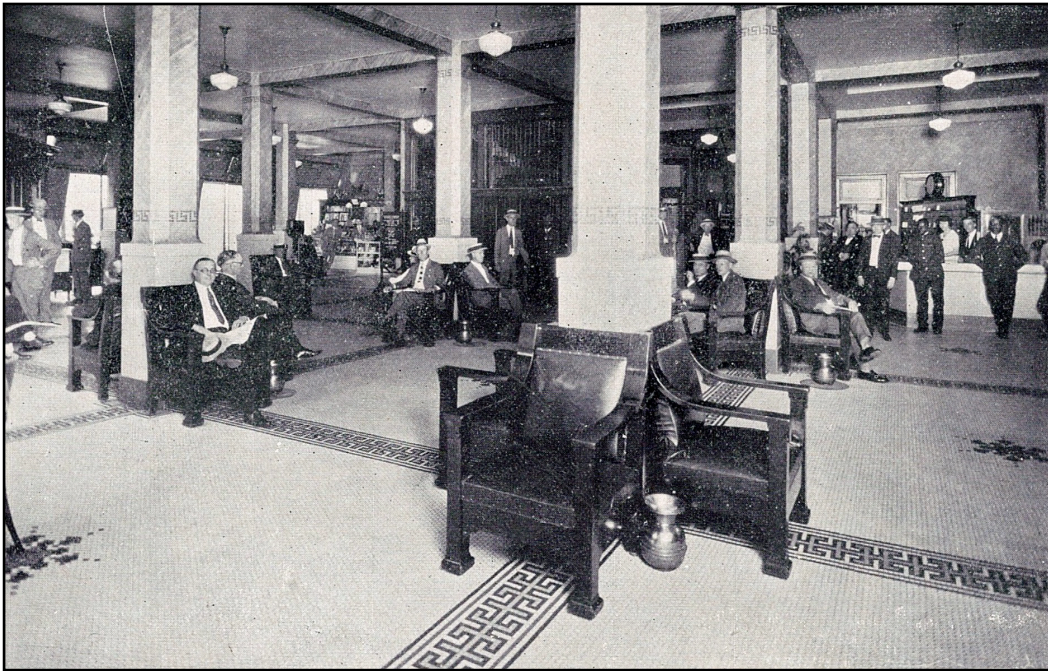

Masa's photo number, title, date, logo credit

-----, Langren Hotel lobby
book illustration

Azure-Lure: A Romance of the Mountains, Idyl Dial
Gray, 1924

PUBLISHED IN:

Asheville: Its wonderful Tourist Hotels and Golf Courses, Southern Railway System, 1924, page 15